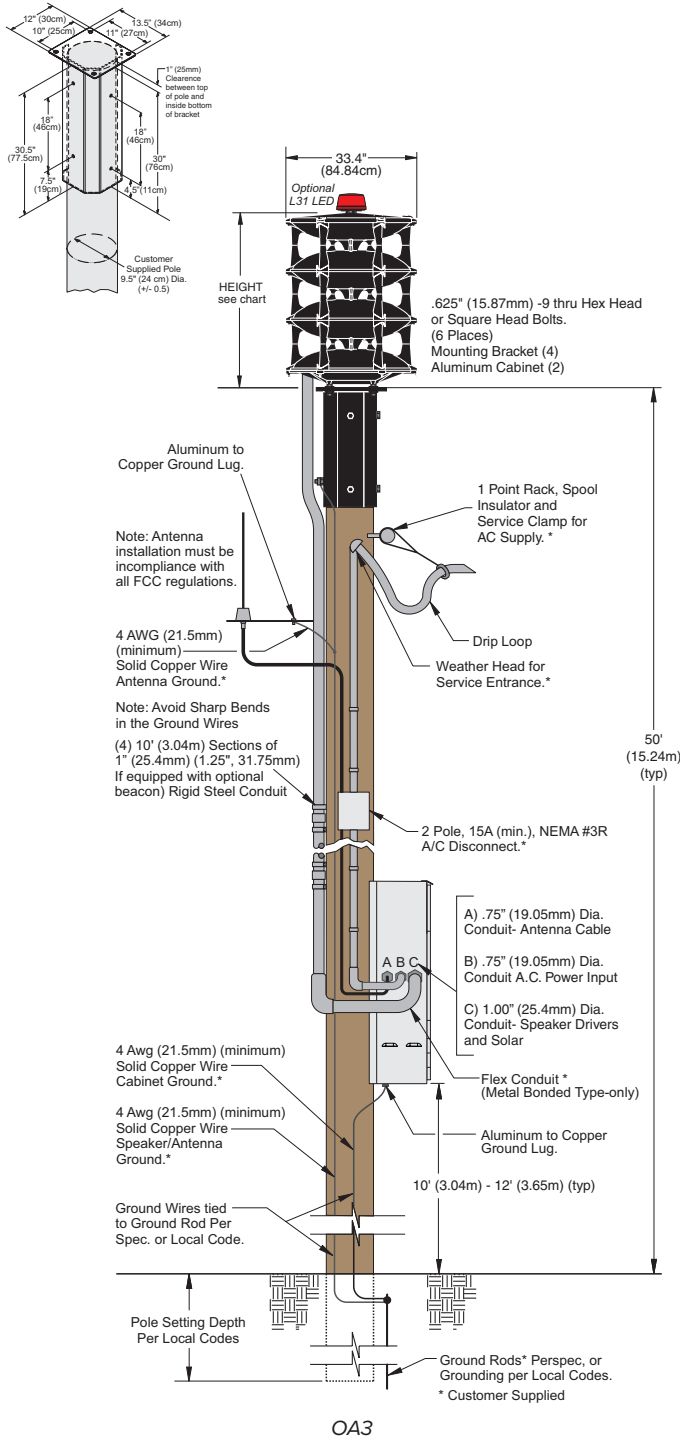

OA SERIES

WHELEN
MANUFACTURED IN AMERICA

TECH DRAWINGS

"Our Mass Notification Products Speak for Themselves™"

WARNING: This product may contain chemicals known to the State of California to cause cancer and birth defects or other reproductive harm. For more information, visit whelen.com/regulatory.