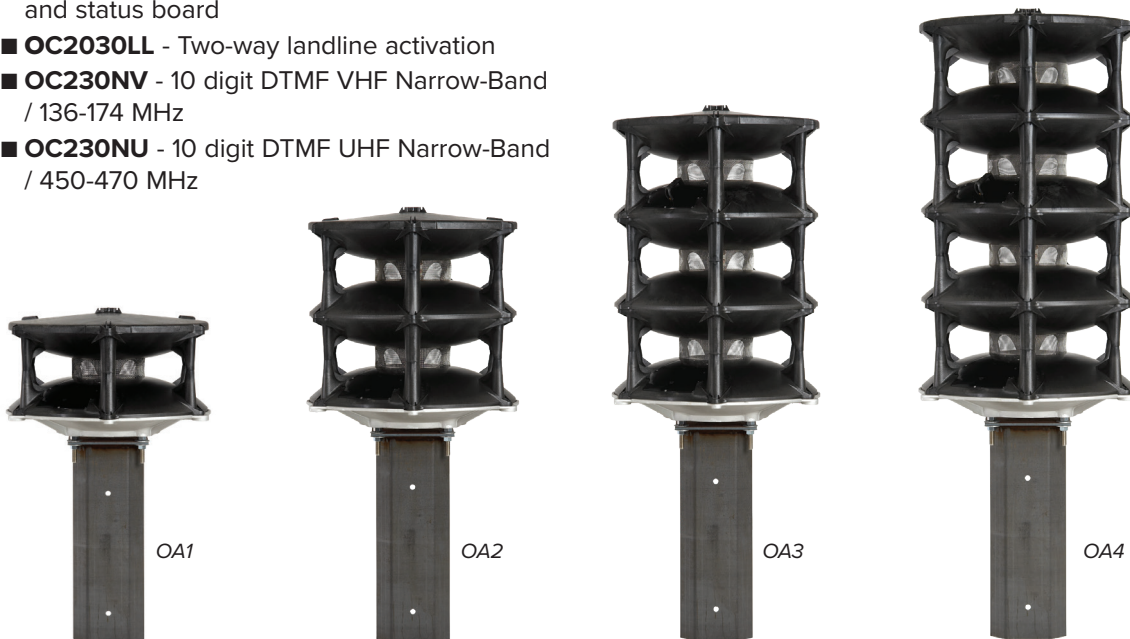

ALL HAZARD HIGH-POWER SIREN SYSTEM

ACTIVATION CONTROLS

Our VHF and UHF radio narrow-band control packages include the following:

- Radio
- Radio interface
- Tone or digital squelch
- 3-5 dB gain omni-directional antenna with bracket
- 35' (10.67 m) of RG58 antenna cable
- Polyphaser
- **SI TEST**

Other features are dependent upon one or two-way controls. Whelen equipment can be interfaced with many different types of two-way radio communications products and systems. The following is offered as standard options. Contact factory for special applications.

BOLD BLACK in callout indicates Whelen Model:

ONE-WAY CONTROLS

- **OAUXIN** - Auxilliary board for contact closure activation
- **OD2030LL** - 10 digit DTMF Landline Activation
- **OD203NV** - 10 digit DTMF VHF High-Band Narrow - Band / 138-174 MHz
- **OD230NU** - 10 digit DTMF UHF Narrow-band /450-470 MHz
- **OTT** - Two-tone sequential option

OPTIONS

- **OPGINT1** - Paging interface to interface Whelen tones with existing paging systems
- **OSTATUS** - Cabinet window LED status indicator
- **OINTRU** - Intrusion alarm (available with two-way only)

TWO-WAY CONTROLS

- **OAUXCS** - Two-way contact closure activation and status board
- **OC2030LL** - Two-way landline activation
- **OC230NV** - 10 digit DTMF VHF Narrow-Band / 136-174 MHz
- **OC230NU** - 10 digit DTMF UHF Narrow-Band / 450-470 MHz

OA1

OA2

OA3

OA4

WARNING: This product may contain chemicals known to the State of California to cause cancer and birth defects or other reproductive harm. For more information, visit whelen.com/regulatory.