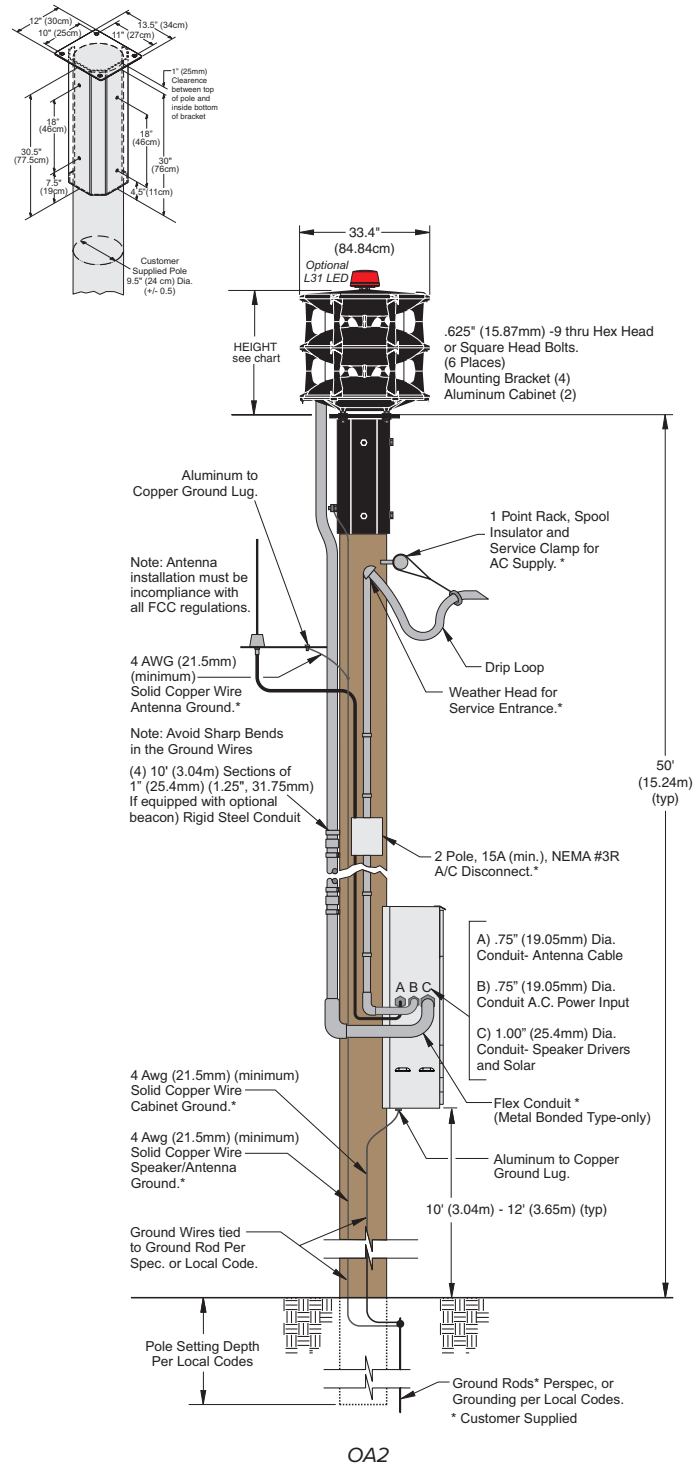

OA SERIES

WHELEN
MANUFACTURED IN AMERICA

TECH DRAWINGS

Whelen Engineering Company, Inc.

WARNING: This product may contain chemicals known to the State of California to cause cancer and birth defects or other reproductive harm. For more information, visit whelen.com/regulatory.