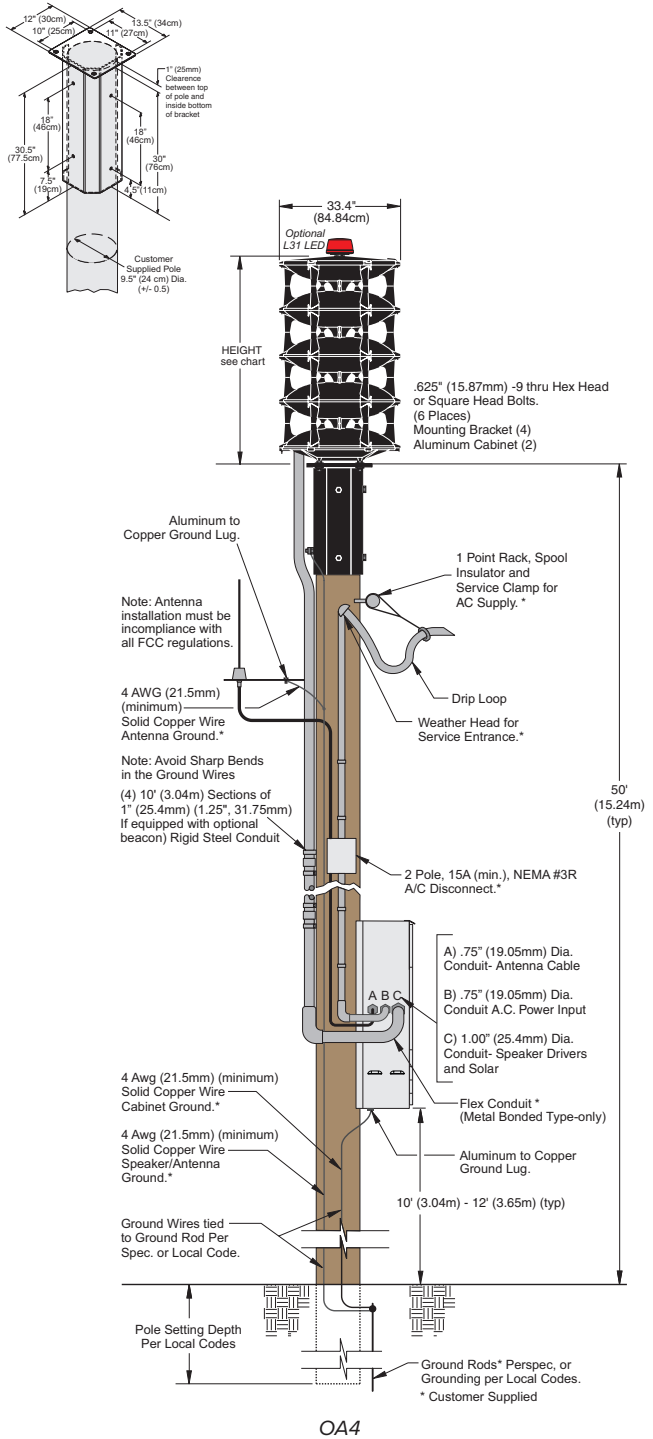

OA SERIES

WHELEN
MANUFACTURED IN AMERICA

TECH DRAWINGS

"Our Mass Notification Products Speak for Themselves™"

WARNING: This product may contain chemicals known to the State of California to cause cancer and birth defects or other reproductive harm. For more information, visit whelen.com/regulatory.