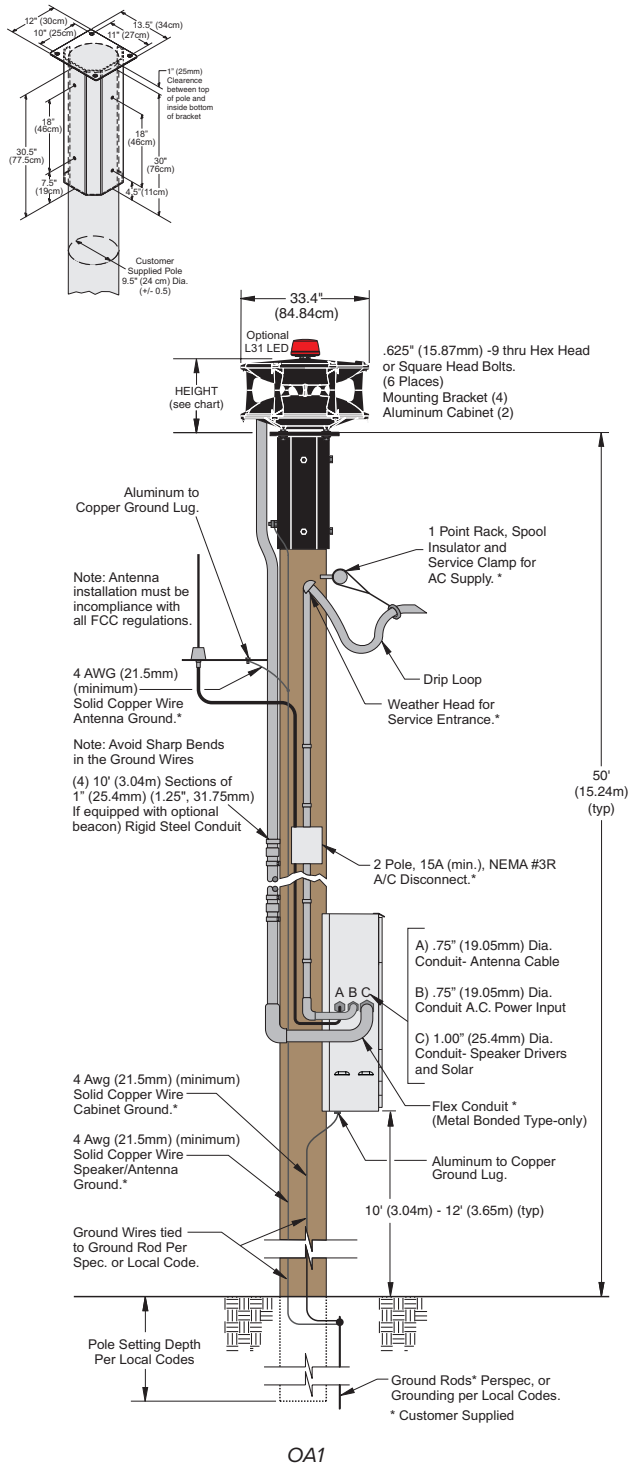

OA SERIES

WHELEN
MANUFACTURED IN AMERICA

TECH DRAWINGS

Whelen Engineering Company, Inc.

WARNING: This product may contain chemicals known to the State of California to cause cancer and birth defects or other reproductive harm. For more information, visit whelen.com/regulatory.