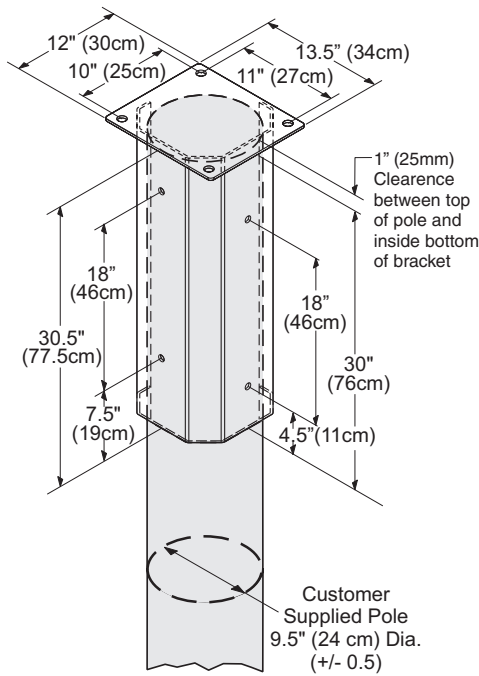

FIREHOUSE SIREN SERIES

WHELEN
MANUFACTURED IN AMERICA

TECH DRAWING

"Our Mass Notification Products Speak for Themselves™"

Pole Top Bracket