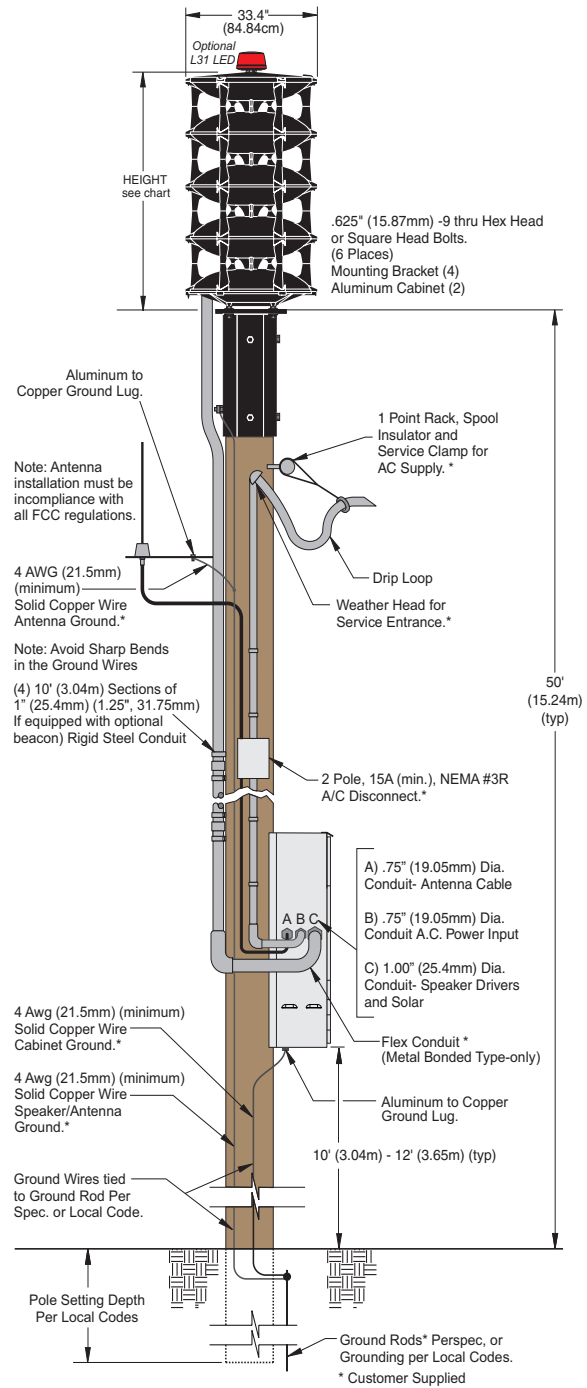

⚠ WARNING: This product may contain chemicals known to the State of California to cause cancer and birth defects or other reproductive harm. For more information, visit whelen.com/regulatory.